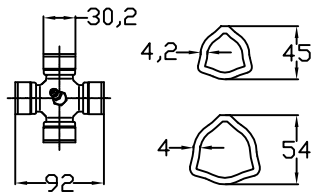

WARNING!

SECTIONS OF THE ASSEMBLY MARKED  ARE NOT SHIELDED AND MUST BE SHIELDED BY AN INTERACTIVE GUARDING SYSTEM BINACCHI Srl DECLINES RESPONSIBILITY IF PROPER GUARD ARE NOT PROVIDED OR MAINTAINED.

TIPO-TYPE
TYP

B6

CLIENTE-CUSTOMER-CLIENT-KUNDE

DANI-TECH A/S

RIF.CLIENTE-CUSTOMER REF.-REF.CLIENT-BEZUG KUNDE

ORIGINE

MODIFICHE-MODIFICATIONS-ANDERUNGEN-MODIFICACIONES

POTENZA : 64 Cv (540 g/min)
COPPIA : 830 Nm (540 g/min)